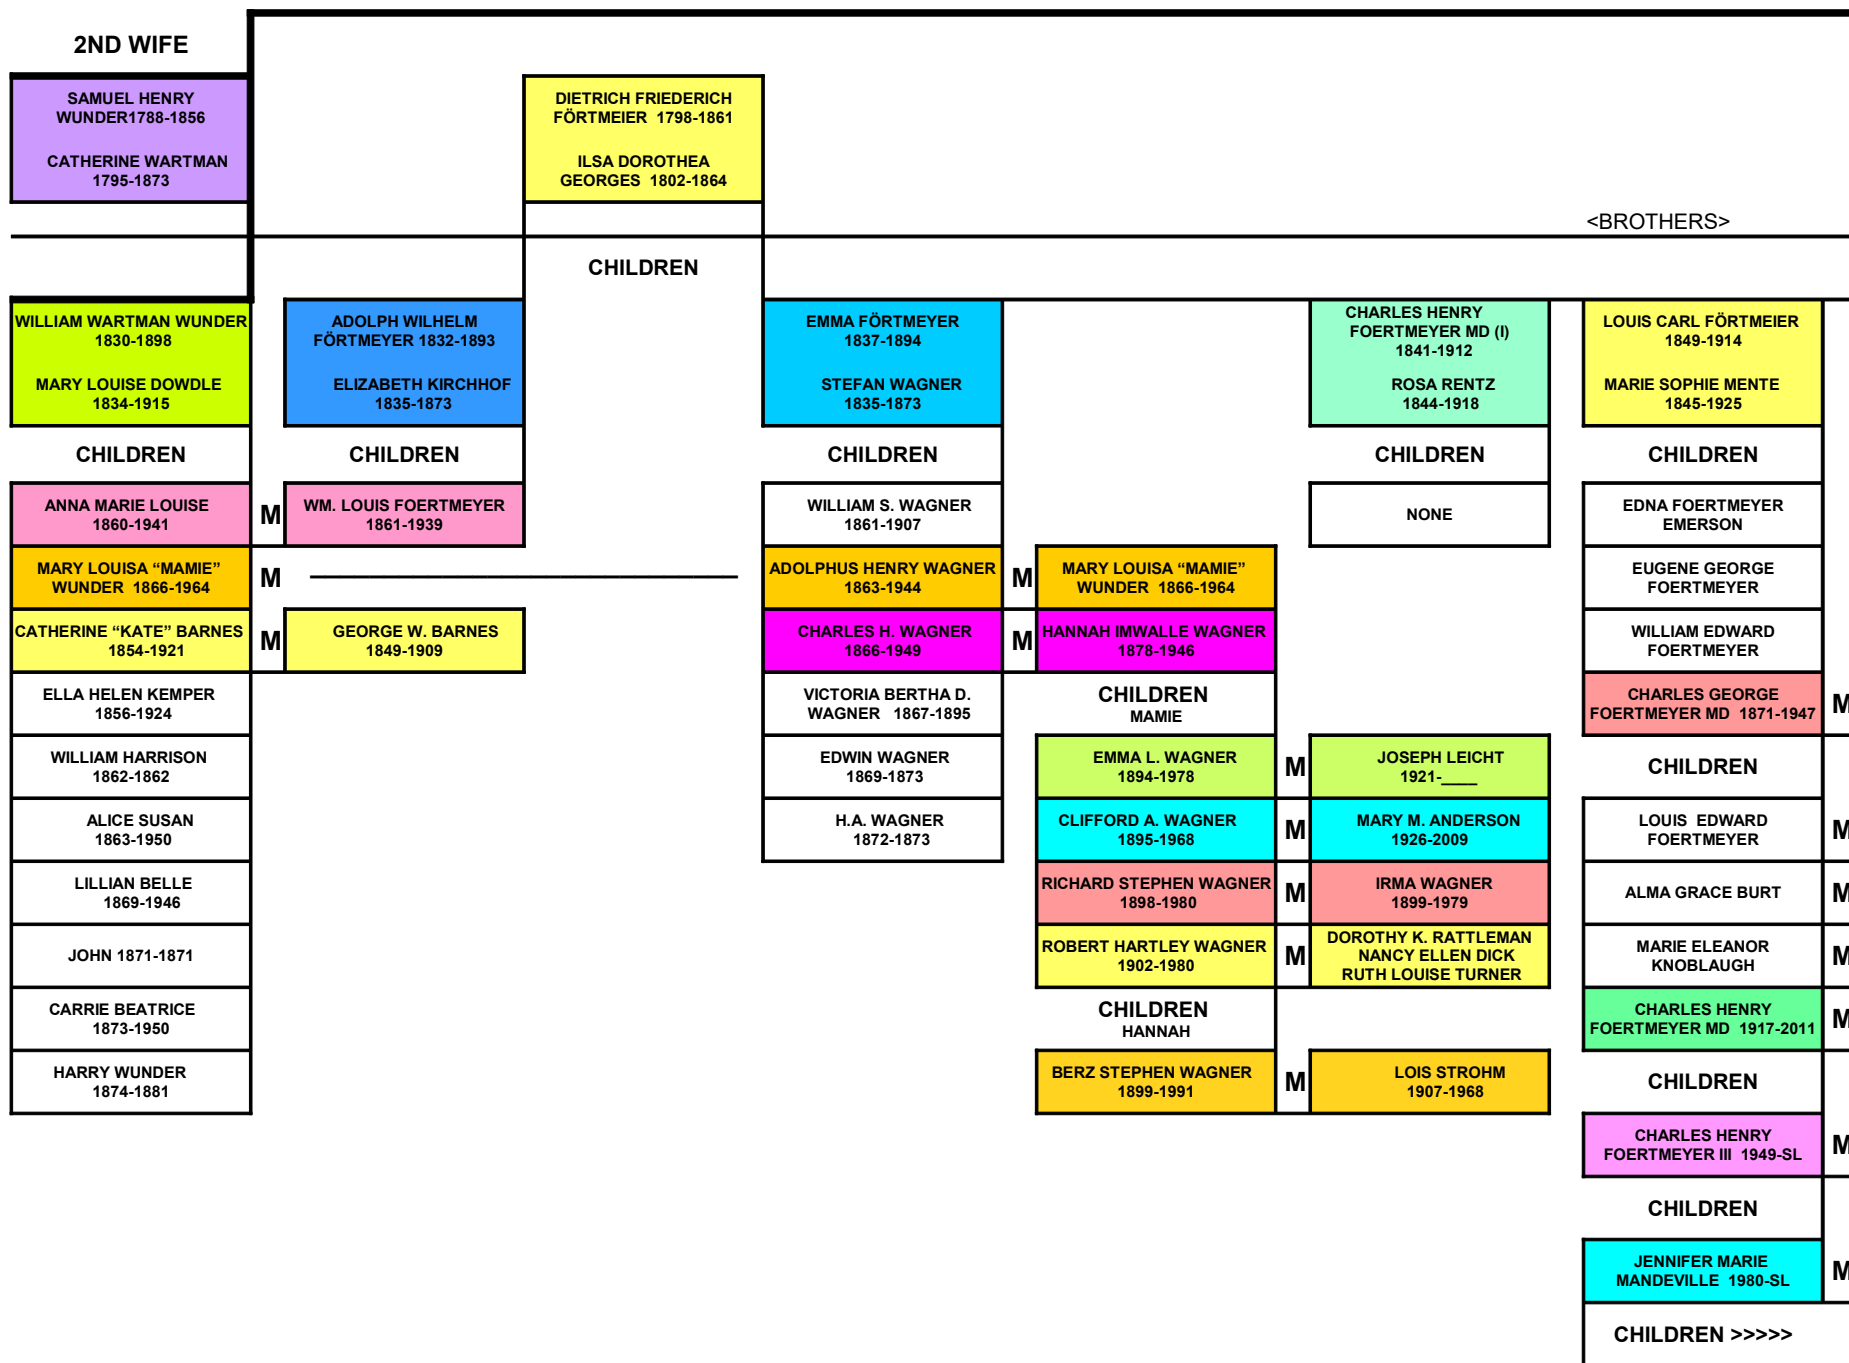

WUNDERS

WUNDERS

WUNDERS

SAMUEL BERESFORD SR
1794-1876
ELIZABETH BESTWICK
BERESFORD
1795-1849

THERE WERE THREE
OTHER GIRLS WHO
NEVER MARRIED NOR
HAD CHILDREN:

LUISE M.
ANNNE CAROLINE
LUISE F.

BLANCHE COLE
FOERTMEYER 1875-1965

NELLIE SWANN 0
ROBERT VICTOR BURT 2
ARMAND FRANK
KNOBLAUGH 2
VIRGINIA LOUISE DRISKELL
FOERTMEYER 1921-2002 4

JUDY CAROLE WALLACE
KILMER 1948-SL

GEOFFREY HAMILTON
MANDEVILLE 1974-SL
JOCYLIN "JOSIE" MARIE
MANDEVILLE 2010