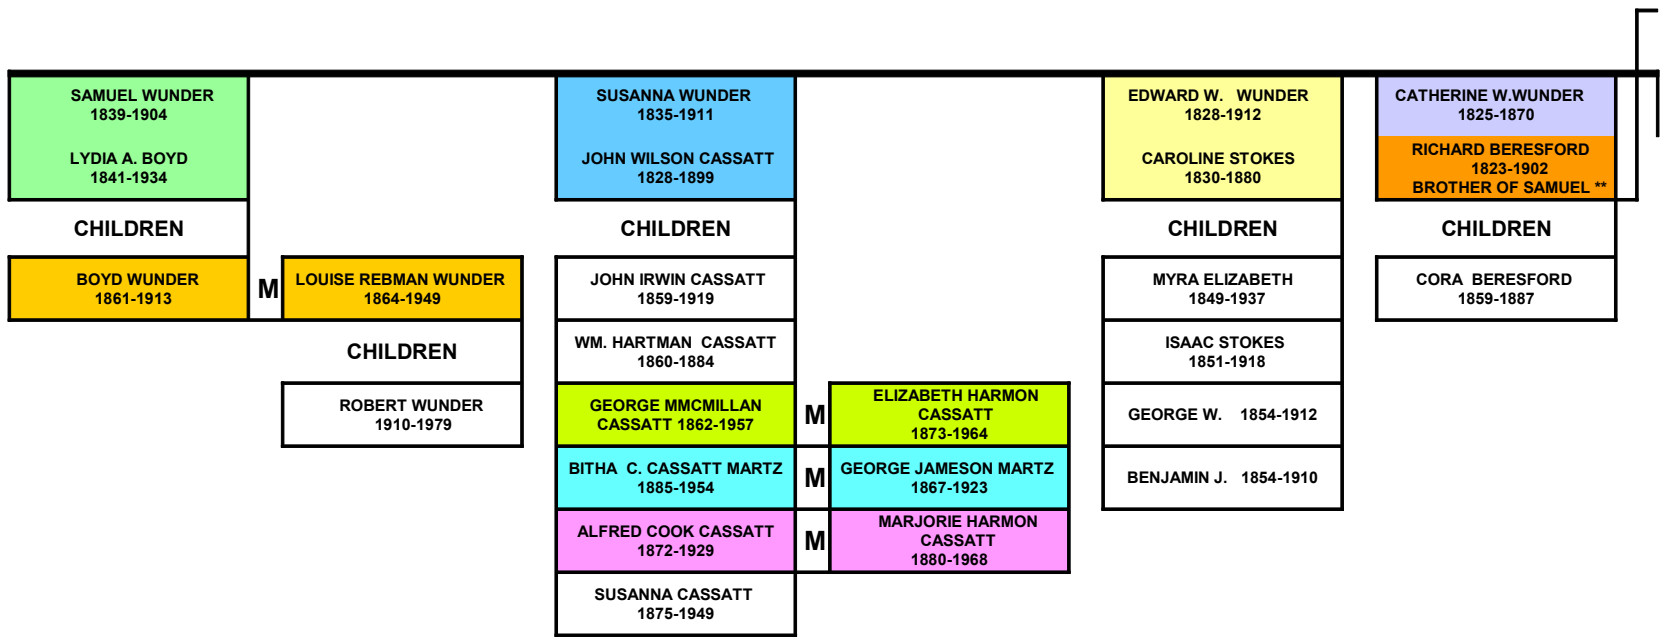

WUNDERS

WUNDERS

WUNDERS

SAMUEL BERESFORD SR
1794-1876
ELIZABETH BESTWICK
BERESFORD
1795-1849

THERE WERE THREE
OTHER GIRLS WHO
NEVER MARRIED NOR
HAD CHILDREN:

LUISE M.
ANNNE CAROLINE
LUISE F.

BLANCHE COLE
FOERTMEYER 1875-1965

NELLIE SWANN 0
ROBERT VICTOR BURT 2
ARMAND FRANK
KNOBLAUGH 2
VIRGINIA LOUISE DRISKELL
FOERTMEYER 1921-2002 4

JUDY CAROLE WALLACE
KILMER 1948-SL

GEOFFREY HAMILTON
MANDEVILLE 1974-SL
JOCYLIN "JOSIE" MARIE
MANDEVILLE 2010

ELLA M. LUCIUS
1855-1927

M

EDWARD A. LUCIUS
1851-1945